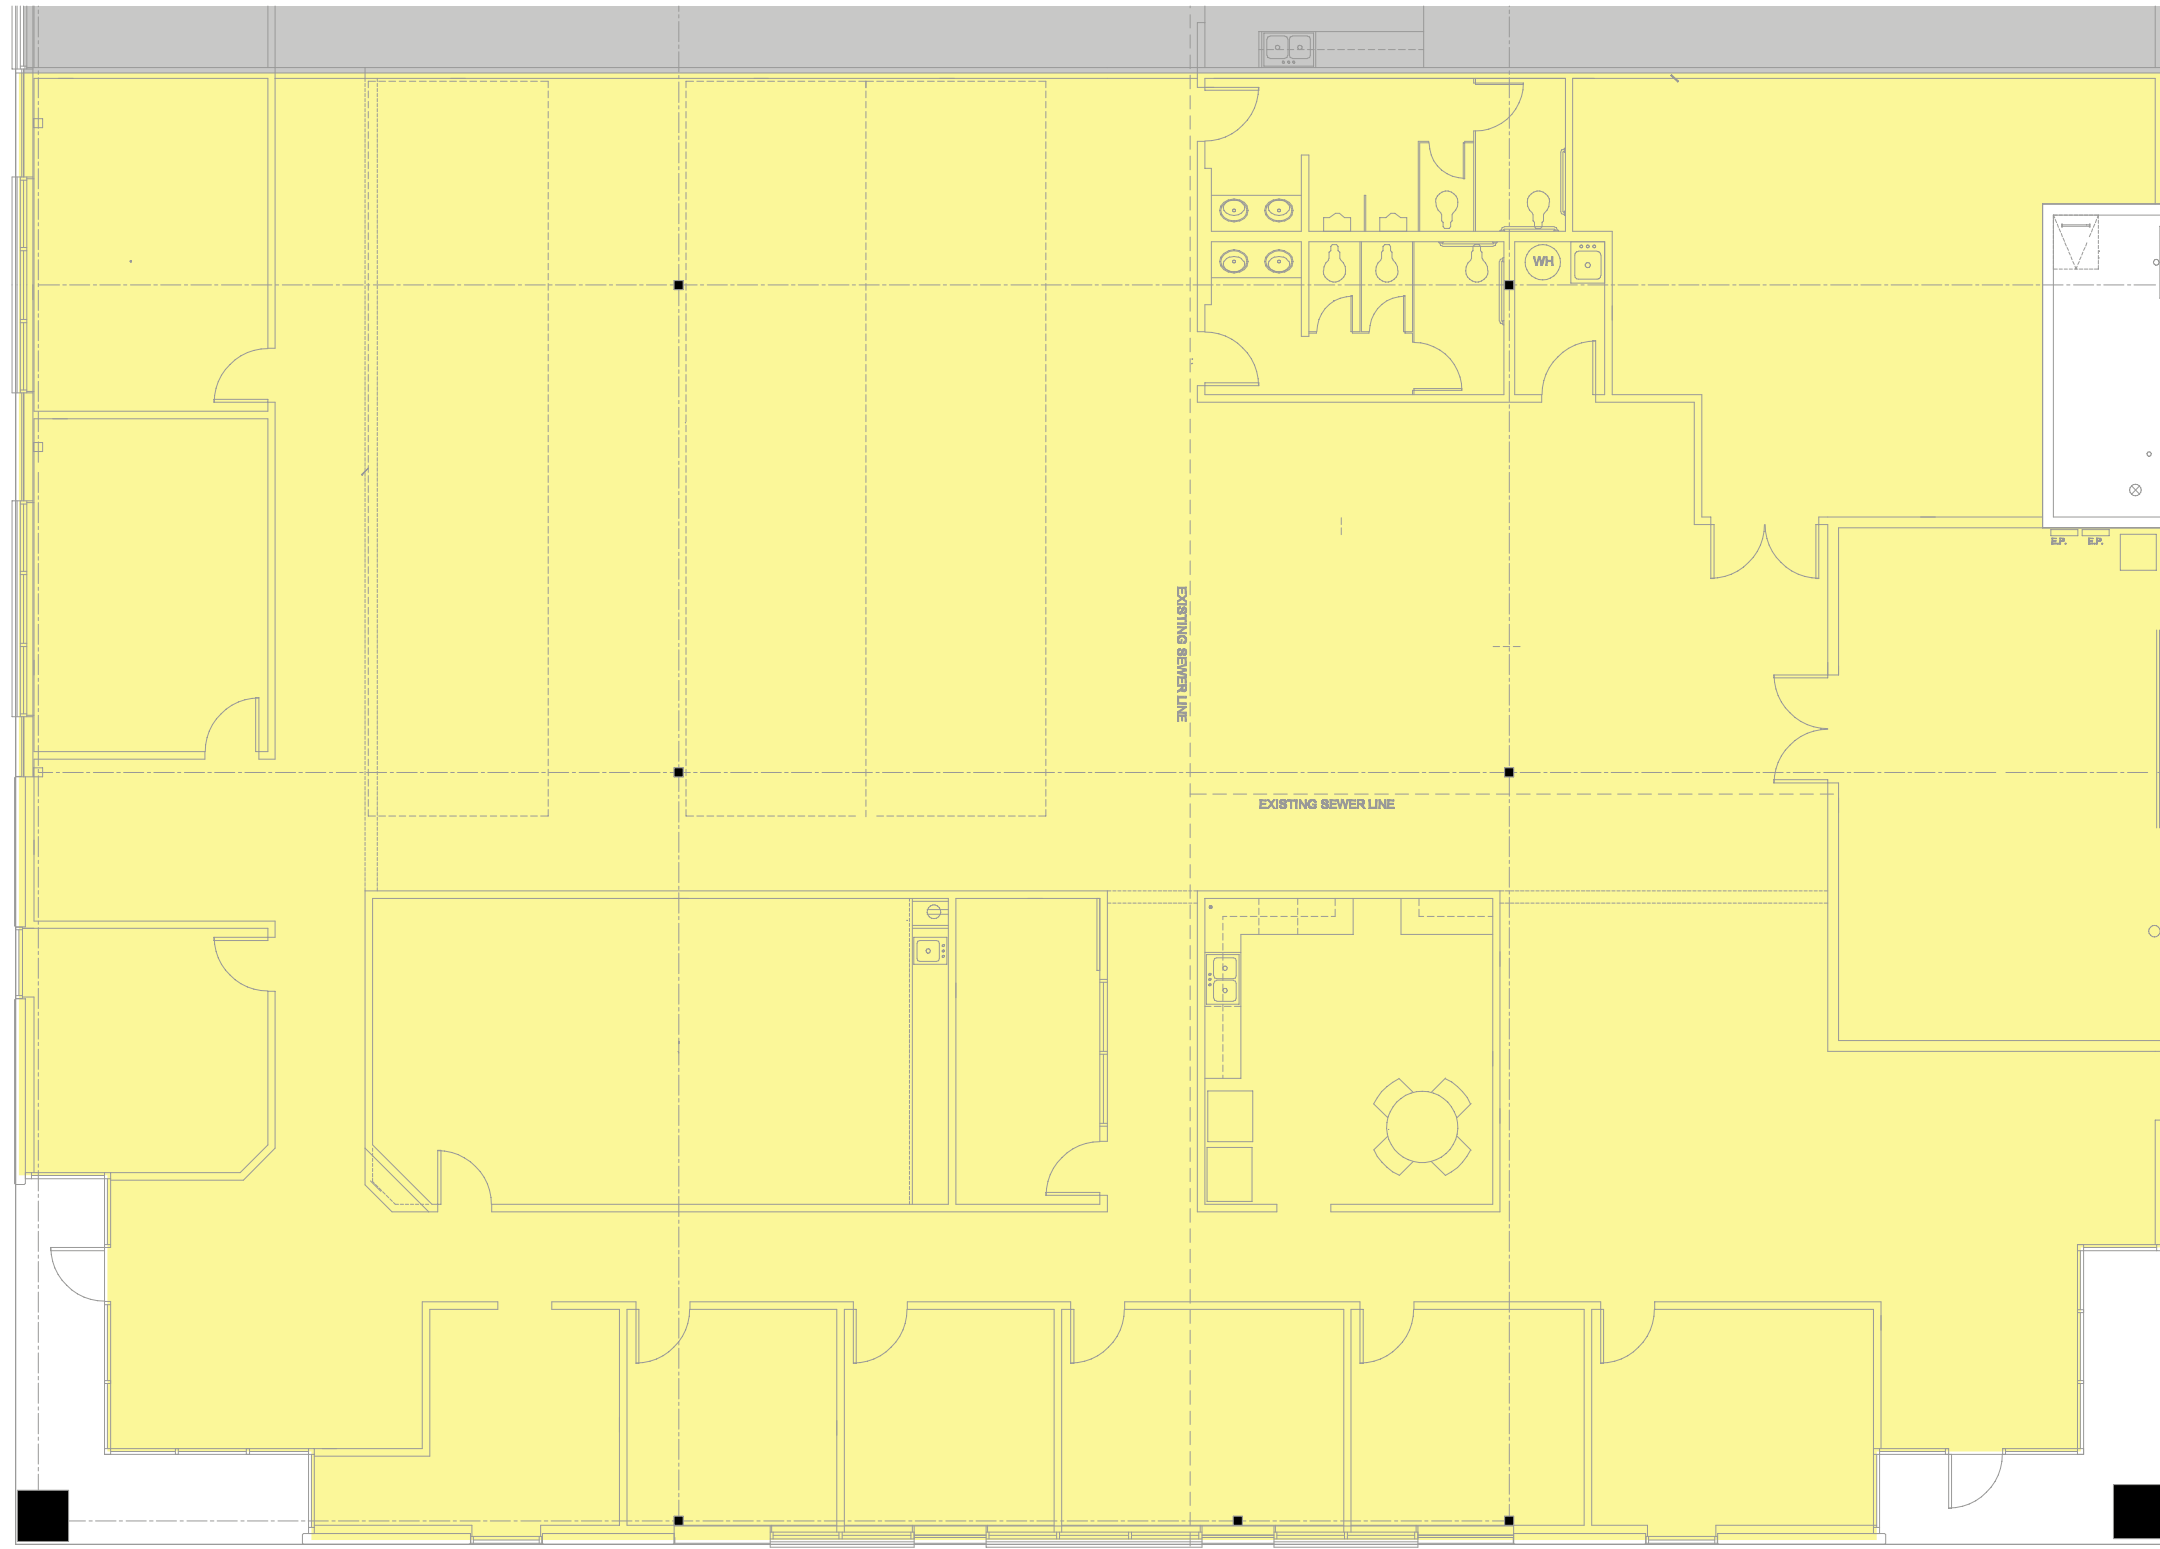

DRAWING LEGEND

-  Existing Walls
-  New Walls
-  Walls to Deck

DRAWING LEGEND

-  Existing Walls
-  New Walls
-  Walls to Deck

Suite 100

9,322.9304 - USF