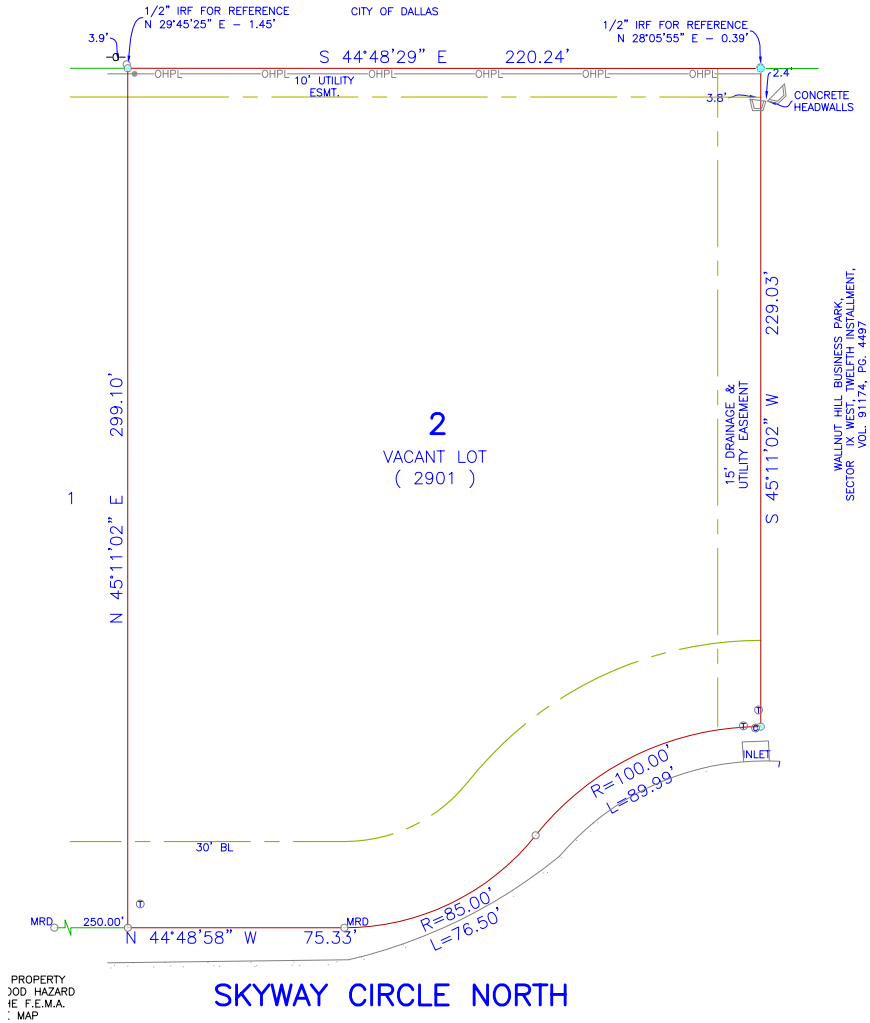

Irving, Texas 75038

OFFICE CENTER / WEST LBJ SUBMARKET

Land for Sale

PROPERTY HIGHLIGHTS

- 1.39 Acres
- Utilities to Site
- ML-20 / Light Industrial

2901 N Skyway Circle

Irving, Texas 75038

OFFICE CENTER / WEST LBJ SUBMARKET