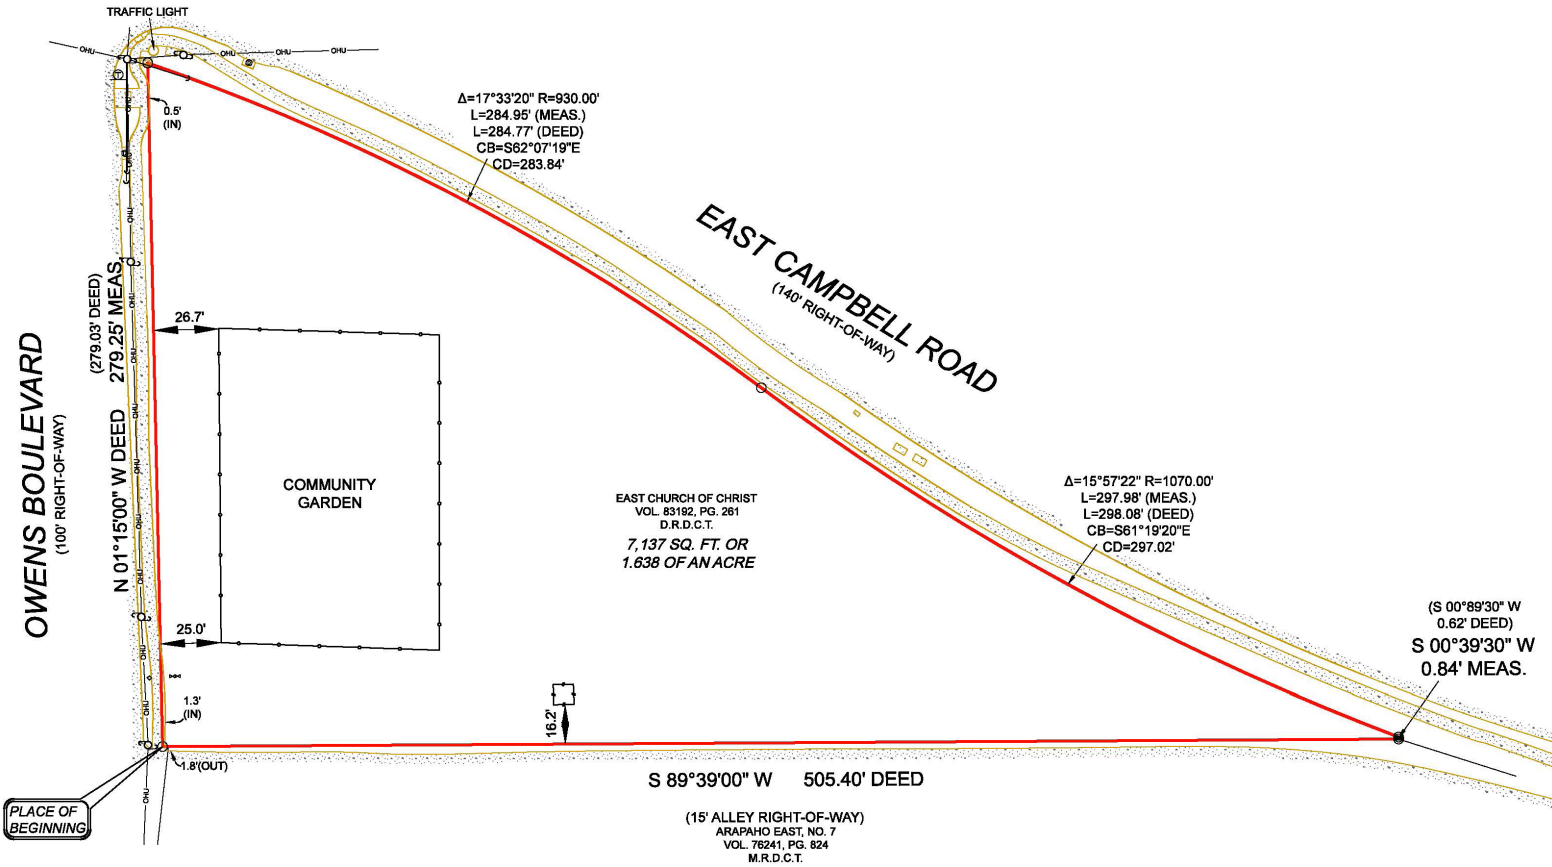

1602 E Campbell Road

Richardson, TX 75082

CITADEL PARTNERS

Real Estate Advisors

Mac Morse, SIOR

(972) 980-2917 o | (469) 556-1981 c

MMorse@CitadelPartnersUS.com